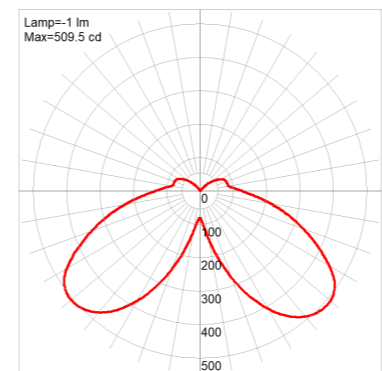

PHOTOMETRIC DIAGRAM